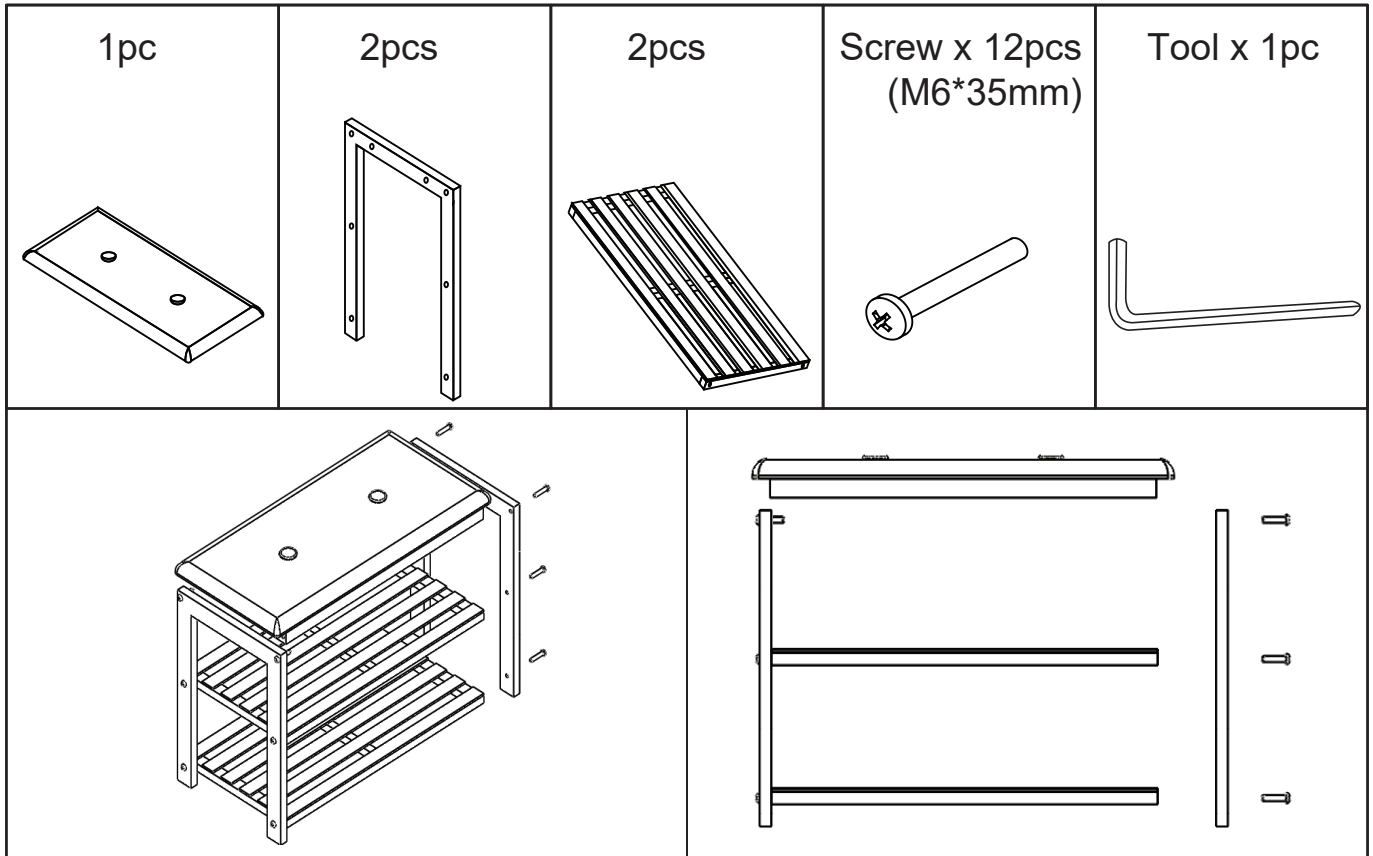

MODEL NUMBER: CSS105

SHOE STORAGE BENCH (BAMBOO/CHARCOAL)

Components and Assembly

Warning

Always set up and stand this item on a flat even surface.

Ensure product is stable and loaded evenly.

Please retain this information for future reference.