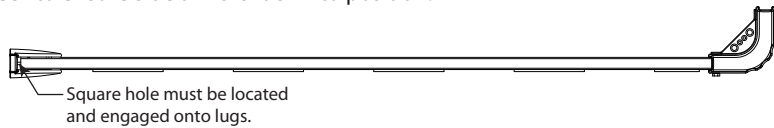

OPERATING INSTRUCTIONS:

1. From down position, hold joiner and lift in upwards direction until frame is in flat or slight tilting position.

2. Push frame into wall bracket until it hit a hard stop, release bar to lock frame into position.

3. Check to ensure side arms is lock into position.

SAFETY HINT:

Do not use clothesline other than to hang and dry washing.
Ensure clothesline is not used as play item by children swinging or hanging on lines.