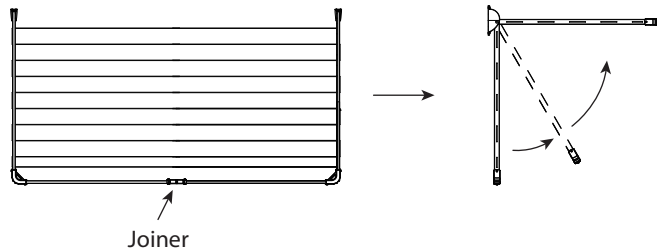

OPERATING INSTRUCTIONS:

1. From down position, hold joiner and lift in upwards direction until frame is in flat or slight tilting position.

2. Push frame into wall bracket until it hit a hard stop, release bar to lock frame into position.

3. Check to ensure side arms is lock into position.

SAFETY HINT:

Do not use clothesline other than to hang and dry washing.
Ensure clothesline is not used as play item by children swinging or hanging on lines.