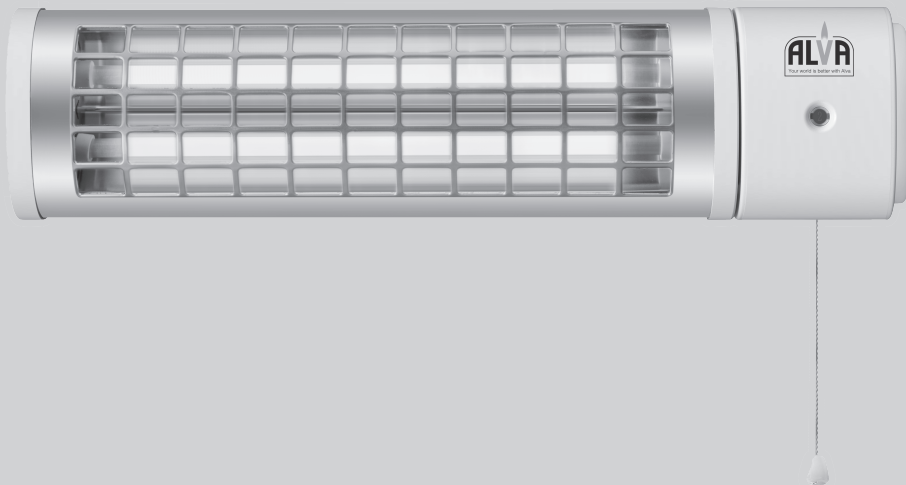

ALVA

ELECTRIC QUARTZ BATHROOM HEATER

Your world is better with Alva

PLEASE READ THESE INSTRUCTIONS CAREFULLY
BEFORE USING THIS APPLIANCE AND RETAIN THIS MANUAL
FOR FUTURE REFERENCE.

As with all electrical appliances, certain care is required for safe use.
This heater is designed to operate safely and provide user comfort.